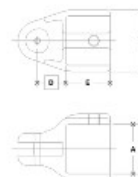

08270 Adj. Elbow or Tee Female Body Aluminum Magnesium 1-1/2" IPS (1.94" ID)

#17F Adjustable Elbow or Tee Female Body