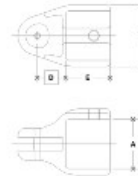

06270 Adj. Elbow or Tee Female Body Aluminum Magnesium 1" IPS (1.38" ID)

#17F Adjustable Elbow or Tee Female Body
SCALE: HALF