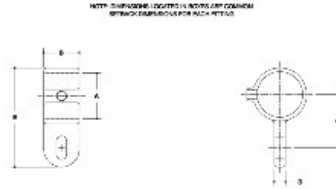

08260 Adj. Elbow or Tee Male/Oval Slot Aluminum Magnesium 1-1/2" IPS (1.94" ID)

#17EMO Adjustable Elbow or Tee Male Body/Oval Slot

SCALE: N/A

[Click here for chart](#)

BUYRAILINGS
ARCHITECTURAL AND INDUSTRIAL RAILINGS

2 1/2" IPS
Schedule 40 2.375" O.D. 0.148" Wall
Schedule 80 1.937" I.D. 0.218" Wall

2" IPS
Schedule 40 1.915" O.D. 0.148" Wall
Schedule 80 1.537" I.D. 0.257" Wall

1 1/2" IPS
Schedule 40 1.587" O.D. 0.147" Wall
Schedule 80 1.219" I.D. 0.181" Wall

1" IPS
Schedule 40 1.315" O.D. 0.134" Wall
Schedule 80 0.937" I.D. 0.174" Wall

3/4" IPS
Schedule 40 1.062" O.D. 0.133" Wall
Schedule 80 0.714" I.D. 0.154" Wall