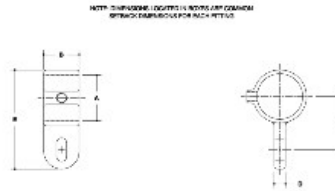

08260 Adj. Elbow or Tee Male/Oval Slot Aluminum Magnesium 1-1/2" IPS (1.94" ID)

#17EMO Adjustable Elbow or Tee Male Body/Oval Slot

SCALE: N/A

[Click here for chart](#)

BUYRAILINGS
ARCHITECTURAL AND INDUSTRIAL RAILINGS

2 1/2" IPS
Schedule 40 2.387" O.D., 0.140" Wall
Schedule 80 1.937" I.D., 0.218" Wall

2" IPS
Schedule 40 1.915" O.D., 0.140" Wall
Schedule 80 1.507" I.D., 0.257" Wall

1 1/2" IPS
Schedule 40 1.315" O.D., 0.140" Wall
Schedule 80 1.274" I.D., 0.181" Wall

1" IPS
Schedule 40 0.950" O.D., 0.133" Wall
Schedule 80 0.887" I.D., 0.174" Wall

3/4" IPS
Schedule 40 0.675" O.D., 0.133" Wall
Schedule 80 0.641" I.D., 0.154" Wall