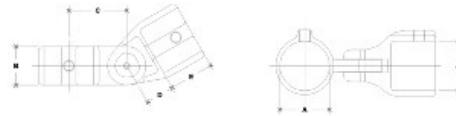

BuyRailings 71 Commerce Drive Brookfield, CT 06804 T 877-810-4116 F +1-203-930-3620 www.buyrailings.com

07240 Adj. Elbow or Tee-E Assembly Aluminum Magnesium 1-1/4" IPS (1.72" ID)

#17E Adjustable Elbow or Tee Assembly

PIPE SIZE	IMPERIAL UNITS (Inches)						PIPE SIZE	METRIC UNITS (mm)							
	A	B	C	D	E	F		G	A	B	C	D	E	F	G
1 1/4"	1.83	1.50	2.25	1.51	1.75		46	38	57	38	44				
1 1/2"	1.65	1.50	2.25	1.51	1.75		41	38	57	38	44				

[Click here for chart](#)

BUYRAILINGS
ARCHITECTURAL & INDUSTRIAL RAILINGS

2" IPS
2.315" Outside O.D.
Schedule 40 2.362" I.D. 0.154" Wall
Schedule 80 1.997" I.D. 0.218" Wall

1 1/2" IPS
1.900" Outside O.D.
Schedule 40 1.937" I.D. 0.147" Wall
Schedule 80 1.582" I.D. 0.202" Wall

1 1/4" IPS
1.660" Outside O.D.
Schedule 40 1.697" I.D. 0.140" Wall
Schedule 80 1.372" I.D. 0.187" Wall

1" IPS
1.315" Outside O.D.
Schedule 40 1.352" I.D. 0.133" Wall
Schedule 80 1.087" I.D. 0.119" Wall

3/4" IPS
1.060" Outside O.D.
Schedule 40 1.097" I.D. 0.110" Wall
Schedule 80 0.842" I.D. 0.134" Wall

1.00" METRIC PIPE