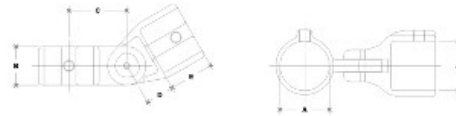

BuyRailings 71 Commerce Drive Brookfield, CT 06804 T 877-810-4116 F +1-203-930-3620 www.buyrailings.com

07240 Adj. Elbow or Tee-E Assembly Aluminum Magnesium 1-1/4" IPS (1.72" ID)

#17E Adjustable Elbow or Tee Assembly

PIPE SIZE	IMPERIAL UNITS (Inches)						PIPE SIZE	METRIC UNITS (mm)					
	A	B	D	E	F	G		A	B	D	E	F	G
1 1/4"	1.83	1.50	2.25	1.51	1.75		46	38	57	38	44		
1 1/2"	1.83	1.50	2.25	1.51	1.75		46	38	57	38	44		

[Click here for chart](#)

BUY RAILINGS
ARCHITECTURAL & INDUSTRIAL RAILINGS

2" IPS
2.315" Outside O.D.
Schedule 40 2.307" I.D. 0.154" Wall
Schedule 80 1.997" I.D. 0.214" Wall

1 1/2" IPS
1.900" Outside O.D.
Schedule 40 1.887" I.D. 0.147" Wall
Schedule 80 1.587" I.D. 0.207" Wall

1 1/4" IPS
1.887" Outside O.D.
Schedule 40 1.887" I.D. 0.147" Wall
Schedule 80 1.587" I.D. 0.207" Wall

1" IPS
1.315" Outside O.D.
Schedule 40 1.297" I.D. 0.117" Wall
Schedule 80 1.097" I.D. 0.137" Wall

3/4" IPS
1.000" Outside O.D.
Schedule 40 0.984" I.D. 0.117" Wall
Schedule 80 0.784" I.D. 0.137" Wall