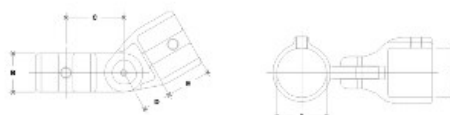

05240 Adj. Elbow or Tee-E Assembly Aluminum Magnesium 3/4" IPS (1.09" ID)

#17E Adjustable Elbow or Tee Assembly

[Click here for chart](#)