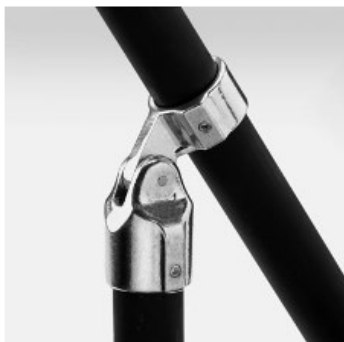

05240 Adj. Elbow or Tee-E Assembly Aluminum Magnesium 3/4" IPS (1.09" ID)

#17E Adjustable Elbow or Tee Assembly

[Click here for chart](#)