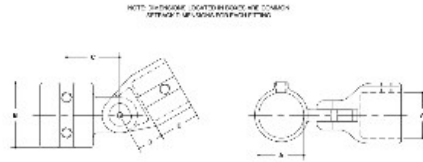

**07230 Adj. Elbow or Tee Assembly Aluminum Magnesium 1-1/4" IPS (1.72" ID)**

#17 Adjustable Elbow or Tee Assembly

IPS DIA	1 1/4" IPS (1.72" ID)						1 1/2" IPS (1.90" ID)										
	A	B	C	D	E	F	G	H	I	J	K	L	M	N	O	P	Q
2"	2.4	3.0	3.3	3.7	3.1												
2 1/2"	3.1	3.7	4.0	4.4	3.7												
3"	3.8	4.4	4.7	5.1	4.4												
3 1/2"	4.5	5.1	5.4	5.8	5.1												
4"	5.2	5.8	6.1	6.5	5.8												
4 1/2"	5.9	6.5	6.8	7.2	6.5												
5"	6.6	7.2	7.5	7.9	7.2												
5 1/2"	7.3	7.9	8.2	8.6	7.9												
6"	8.0	8.6	8.9	9.3	8.6												

For Reduced Fittings: Male Part is the Top Rail part. Female Part is the part that attaches to the Vertical Post.

Click here for chart