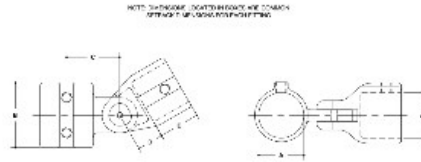

07230 Adj. Elbow or Tee Assembly Aluminum Magnesium 1-1/4" IPS (1.72" ID)

#17 Adjustable Elbow or Tee Assembly

IPS DIA	1 1/4" IPS (1.72" ID)						1 1/2" IPS (2.00" ID)										
	A	B	C	D	E	F	G	H	I	J	K	L	M	N	O	P	Q
2"	2.4	3.0	1.10	1.70	3.10												
2 1/2"	3.1	3.7	1.25	1.85	3.25												
3"	3.8	4.4	1.40	2.00	3.40												
3 1/2"	4.5	5.1	1.55	2.15	3.55												
4"	5.2	5.8	1.70	2.30	3.70												

For Reduced Fittings: Male Part is the Top Rail part. Female Part is the part that attaches to the Vertical Post.

[Click here for chart](#)