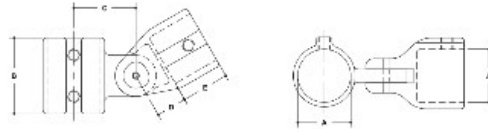

07230 Adj. Elbow or Tee Assembly Aluminum Magnesium 1-1/4" IPS (1.72" ID)

#17 Adjustable Elbow or Tee Assembly