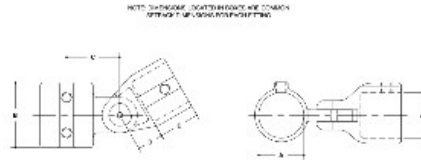

**08230 Adj. Elbow or Tee Assembly Aluminum Magnesium 1-1/2" IPS (1.94" ID)**

#17 Adjustable Elbow or Tee Assembly

IPS DIA	1 1/2" IPS (1.94" ID)						1 1/2" MEF (1.94" ID)										
	A	B	C	D	E	F	G	H	I	J	K	L	M	N	O	P	Q
2"	2.4	3.0	1.10	1.70	3.10												
2 1/2"	3.1	3.7	1.25	1.85	3.25												
3"	3.8	4.4	1.40	2.00	3.40												
3 1/2"	4.5	5.1	1.55	2.15	3.55												
4"	5.2	5.8	1.70	2.30	3.70												

For Reduced Fittings: Male Part is the Top Rail part. Female Part is the part that attaches to the Vertical Post.

[Click here for chart](#)