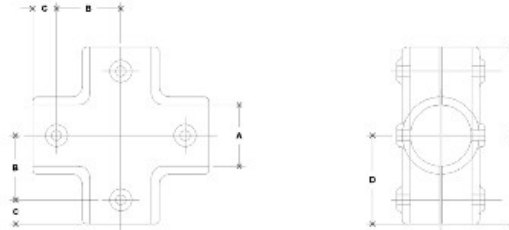

BuyRailings 71 Commerce Drive Brookfield, CT 06804 T 877-810-4116 F +1-203-930-3620 www.buyrailings.com

38860 Mend-A-Rail Cross Aluminum Magnesium 1-1/2" IPS (1.94" ID)

#700 Mend-A-Rail Cross