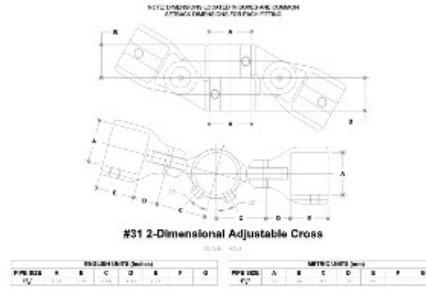

**08540 2-Dimensional Adj. Cross Aluminum Magnesium 1-1/2" IPS (1.94" ID)**

[Click here for chart](#)