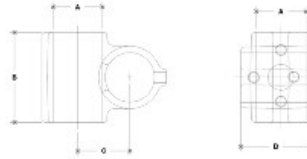

BuyRailings 71 Commerce Drive Brookfield, CT 06804 T 877-810-4116 F +1-203-930-3620 www.buyrailings.com

09510 Nu-Rail Modified Cross Aluminum Magnesium 2" IPS (2.41" ID)

#30A Nu-Rail Modified Cross

SCALE: 1:1

PIPE SIZE	ENGLISH UNITS (Inches)				B	P	U	PIPE SIZE	METRIC UNITS (mm)			
	A	B	C	D					A	B	C	D
2"	2.41	4.05	3.85	4.31				2"	61	103	98	110
1 1/2"	1.91	3.15	2.95	3.31				1 1/2"	48	80	75	85
1"	1.41	2.20	2.00	2.36				1"	36	56	51	60
3/4"	1.21	2.05	1.85	2.11				3/4"	31	52	47	54

[Click here for chart](#)

BUYRAILINGS
ARCHITECTURAL & INDUSTRIAL RAILINGS

2" IPS
2.41" O.D.
Schedule 40 2.36" I.D. 0.148" Wall
Schedule 80 1.99" I.D. 0.210" Wall

1 1/2" IPS
1.91" O.D.
Schedule 40 1.87" I.D. 0.140" Wall
Schedule 80 1.50" I.D. 0.202" Wall

1" IPS
1.41" O.D.
Schedule 40 1.36" I.D. 0.140" Wall
Schedule 80 1.00" I.D. 0.187" Wall

3/4" IPS
1.21" O.D.
Schedule 40 1.16" I.D. 0.110" Wall
Schedule 80 0.80" I.D. 0.154" Wall

1.00" METRIC UNITS