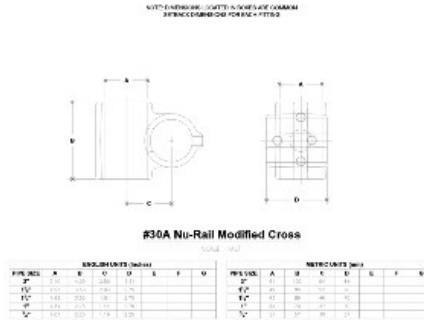

**07510 Nu-Rail Modified Cross Aluminum Magnesium 1-1/4" IPS (1.72" ID)**

Click here for chart