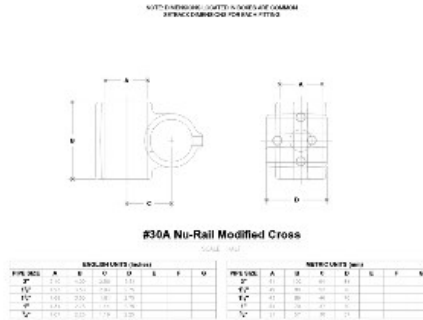

08510 Nu-Rail Modified Cross Aluminum Magnesium 1-1/2" IPS (1.94" ID)

Click here for chart