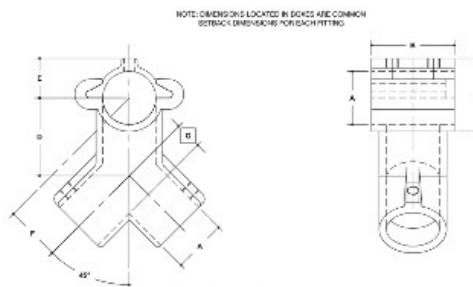

17120 Mod. Cross Elbow Assembly Aluminum Magnesium 1-1/4" IPS (1.72" ID)