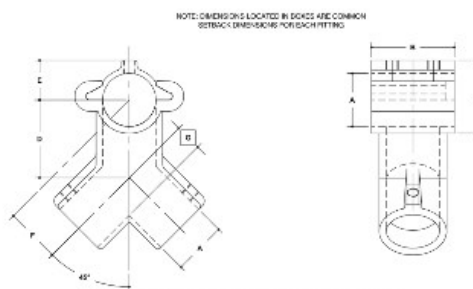

**18120 Mod. Cross Elbow Assembly Aluminum Magnesium 1-1/2" IPS (1.94" ID)**

IPS INCH	ENGLISH UNITS (INCH)						IPS INCH	METRIC UNITS (MM)					
	A	B	C	D	E	F		A	B	C	D	E	F
2"	-	-	-	-	-	-	-	-	-	-	-	-	-
1 1/2"	1.93	3.88	24.4	1.61	1.17	2.10	187	49.4	98.4	618	41.1	29.7	53.3
1"	1.49	2.92	18.2	1.06	0.82	1.57	140	37.8	74.1	463	26.7	20.7	39.7
3/4"	-	-	-	-	-	-	-	-	-	-	-	-	-
3/8"	-	-	-	-	-	-	-	-	-	-	-	-	-