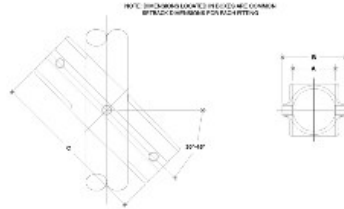

07370 45 Adj. Cross (30o-45o) Aluminum Magnesium 1-1/4" IPS (1.72" ID)

#21-45 Adjustable Cross (30-45°)

[Click here for chart](#)

BUY RAILINGS
SOLUTIONS FOR VARIOUS SITUATIONS