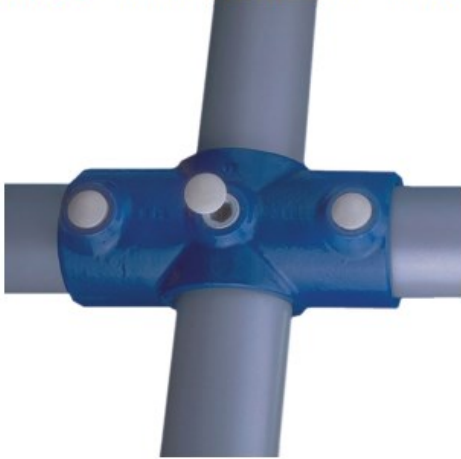

KK100-7 SPEC SHEET

BuyRailings 71 Commerce Drive Brookfield, CT 06804 T 877-810-4116 F +1-203-930-3620 www.buyrailings.com

KK100-7 Plastic Set Screw Cap - Fits Pipe Sizes 7 8 and 9 (1-1/4" 1-1/2" and 2")

Grey plastic set screw caps provide the perfect finishing touch to galvanized Kee Klamp fittings. Secure push-in-fit application.

Part	Weight	A	B	D	E
100-56	1.01 lbs.	5	6	0.24 in.	0.63 in
100-789	1.11 lbs.	7	8	0.24 in.	0.63 in