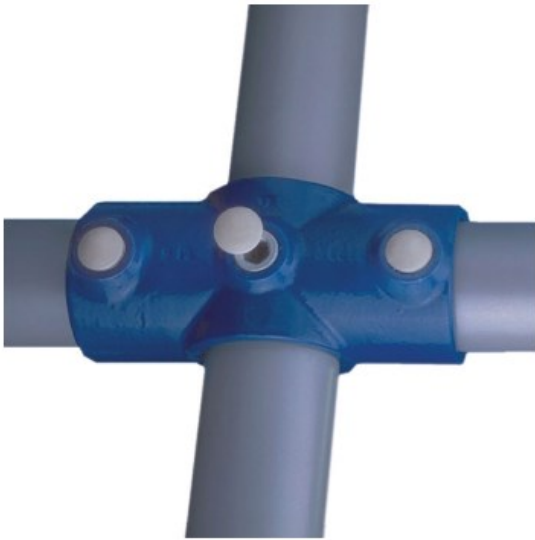

KK100-6 Plastic Set Screw Cap Fits Pipe Sizes 5 and 6 (3/4" and 1")

Grey plastic set screw caps provide the perfect finishing touch to galvanized Kee Klamp fittings. Secure push-in-fit application.

Part	Weight	A	B	D	E
100-56	1.01 lbs.	5	6	0.24 in.	0.63 in
100-789	1.11 lbs.	7	8	0.24 in.	0.63 in