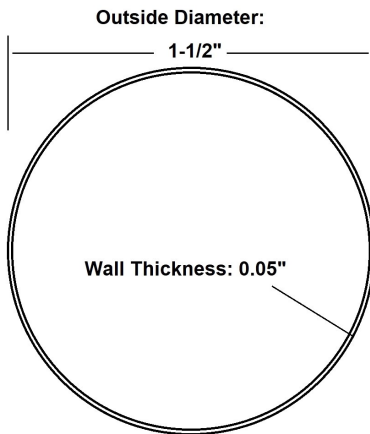

## 40-A110 SPEC SHEET

BuyRailings 71 Commerce Drive Brookfield, CT 06804 T 877-810-4116 F +1-203-930-3620 [www.buyrailings.com](http://www.buyrailings.com)

**40-A110** 1-1/2" OD x 0.05" Tubing - 304 Grade Polished Stainless Steel

40-A110 architectural round tube is a stainless steel tube with a 1-1/2" outside diameter, a 0.05" wall thickness, and is available in stock lengths up to 20 feet. It is made with 304 grade stainless steel.