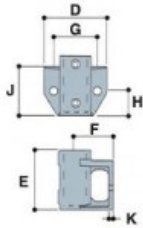

KK265-7 SPEC SHEET

BuyRailings 71 Commerce Drive Brookfield, CT 06804 T 877-810-4116 F +1-203-930-3620 www.buyrailings.com

KK265-7 Offset Railing Base Galvanized Steel 1-1/4" IPS (1.72" ID)

Offset Railing Base

The Type 265 fitting is designed for palm fixing guardrailing and balustrading to walls, parapets steps and ramps. The fitting has been designed with an offset barrel to enable clearance of overhangs and cappings.