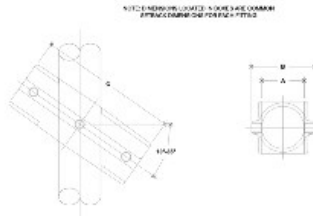

08360 35 Adj. Cross (10o-35o) Aluminum Magnesium 1-1/2" IPS (1.94" ID)

#21-35 Adjustable Cross (10-35°)