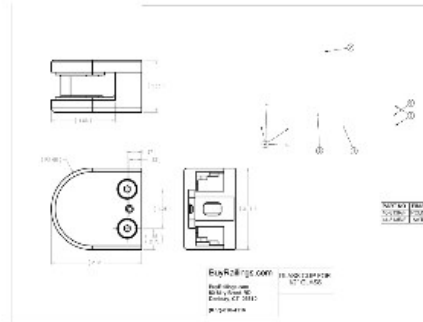

## 44-813R/F Satin (Brushed) Stainless Steel Radius Glass Grip 1/2" Glass Flat Back

Our solid handrail glass clips are used to create booth dividers and guard rails.

Glass Grip is perfect for all guard rail and booth divider applications.