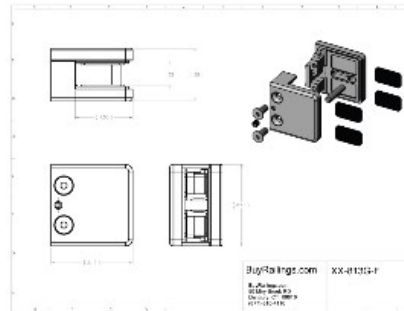

40-813G/F Polished Stainless Steel Glass Grip 1/2" Glass Flat Back

Our solid handrail glass clips are used to create booth dividers and guard rails.

Glass Grip is perfect for all guard rail and booth divider applications.