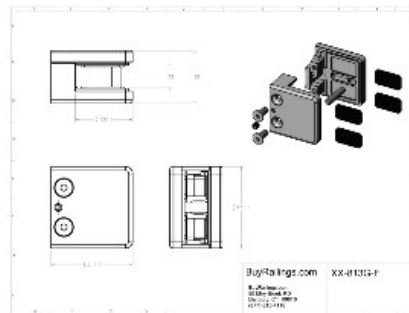

## 40-813G/F Polished Stainless Steel Glass Grip 1/2" Glass Flat Back

Our solid handrail glass clips are used to create booth dividers and guard rails.

Glass Grip is perfect for all guard rail and booth divider applications.