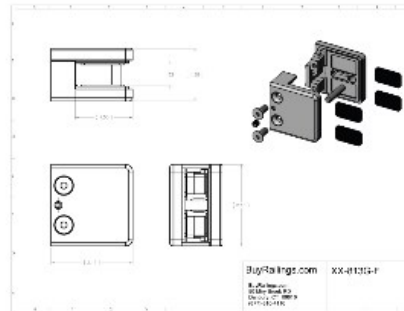

**40-813G/F Polished Stainless Steel Glass Grip 1/2" Glass Flat Back**

Our solid handrail glass clips are used to create booth dividers and guard rails.

Glass Grip is perfect for all guard rail and booth divider applications.