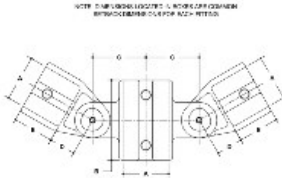

09330 Adj. Cross Assembly Aluminum Magnesium 2" IPS (2.41" ID)

#19 Adjustable Cross Assembly
SCALE: 1/4" = 1"