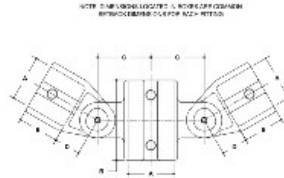

07330 Adj. Cross Assembly Aluminum Magnesium 1-1/4" IPS (1.72" ID)

#19 Adjustable Cross Assembly

SCALE: 1/4" = 1"

ENGINEERED TO MEET							PLATE LISTING																				
PIPE SIZE	A	M	C	D	B	F	G	H	I	J	K	L	M	N	O	P	Q	R	S	T	U	V	W	X	Y	Z	
2"	2.12	1.88	2.12	2.25	1.75																						
2 1/2"	2.75	2.50	2.75	2.87	2.12																						
3"	3.38	3.12	3.38	3.50	2.50																						
3 1/2"	4.00	3.75	4.00	4.12	2.87																						
4"	4.63	4.38	4.63	4.75	3.25																						
4 1/2"	5.25	5.00	5.25	5.37	3.62																						
5"	5.88	5.63	5.88	6.00	4.00																						