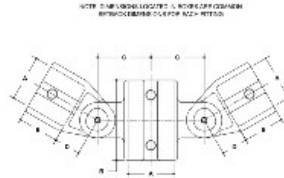

08330 Adj. Cross Assembly Aluminum Magnesium 1-1/2" IPS (1.94" ID)

#19 Adjustable Cross Assembly