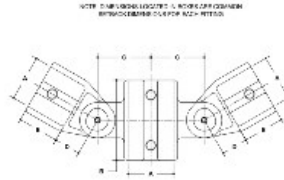

08330 Adj. Cross Assembly Aluminum Magnesium 1-1/2" IPS (1.94" ID)

#19 Adjustable Cross Assembly