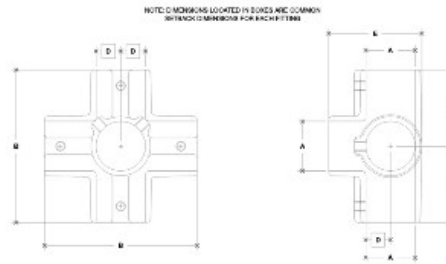

BuyRailings 71 Commerce Drive Brookfield, CT 06804 T 877-810-4116 F +1-203-930-3620 www.buyrailings.com

07770 Dbl. Side Outlet Cross-E Aluminum Magnesium 1-1/4" IPS (1.72" ID)

#106E Rackmaster Double Side Outlet Cross-E

SCALE: NPL

PPS SIZE	ENGLISH UNITS (Inches)						PPS SIZE	METRIC UNITS (mm)						
	A	B	C	D	E	F		G	A	B	C	D	E	F
1/2"	1.53	3.21	3.37	1.20	2.81		39	81	85	30	71			
3/4"	1.95	4.16	3.70	1.60	3.52		49	105	94	41	89			
1"	2.37	5.12	4.11	2.03	4.21		59	129	104	51	107			