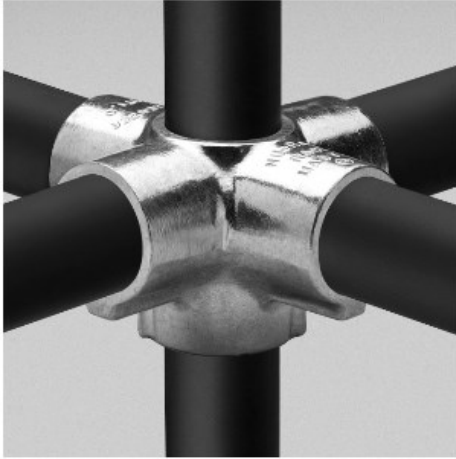

07770 Dbl. Side Outlet Cross-E Aluminum Magnesium 1-1/4" IPS (1.72" ID)

#106E Rackmaster Double Side Outlet Cross-E