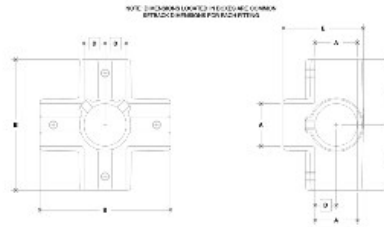

07770 Dbl. Side Outlet Cross-E Aluminum Magnesium 1-1/4" IPS (1.72" ID)

#106E Rackmaster Double Side Outlet Cross-E