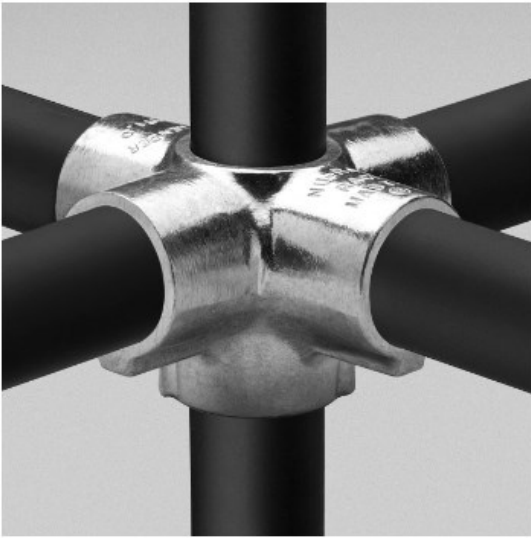

BuyRailings 71 Commerce Drive Brookfield, CT 06804 T 877-810-4116 F +1-203-930-3620 www.buyrailings.com

07770 Dbl. Side Outlet Cross-E Aluminum Magnesium 1-1/4" IPS (1.72" ID)

#106E Rackmaster Double Side Outlet Cross-E

SCALE: NPL

PPS SIZE	ENGLISH UNITS (Inches)						PPS SIZE	METRIC UNITS (mm)						
	A	B	C	D	E	F		G	A	B	C	D	E	F
1/2"	1.53	3.21	3.37	1.20	2.81		39	81	85	30	71			
3/4"	1.95	4.16	3.70	1.60	3.52		49	105	94	41	89			
1"	2.37	5.12	4.11	2.03	4.21		59	129	104	51	107			