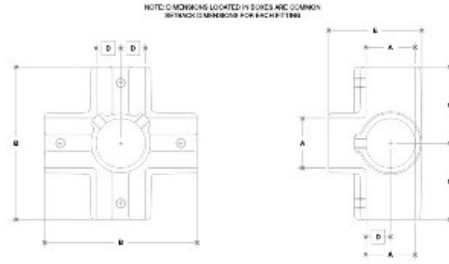

BuyRailings 71 Commerce Drive Brookfield, CT 06804 T 877-810-4116 F +1-203-930-3620 www.buyrailings.com

06770 Dbl. Side Outlet Cross-E Aluminum Magnesium 1" IPS (1.38" ID)