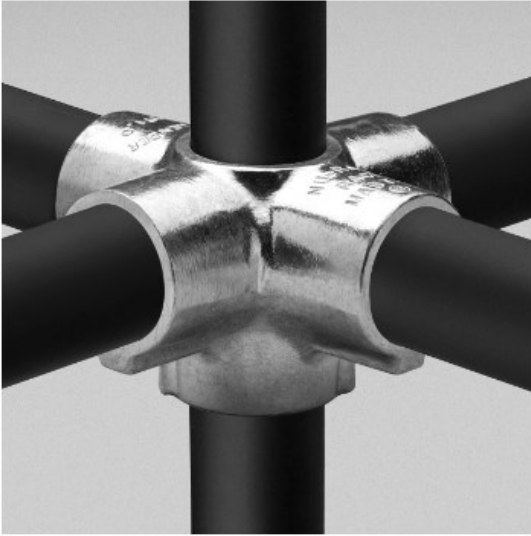

BuyRailings 71 Commerce Drive Brookfield, CT 06804 T 877-810-4116 F +1-203-930-3620 www.buyrailings.com

06770 Dbl. Side Outlet Cross-E Aluminum Magnesium 1" IPS (1.38" ID)