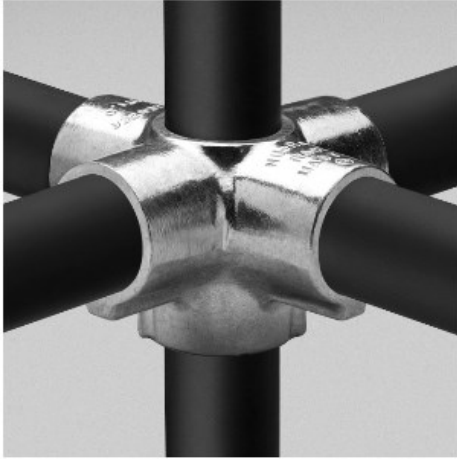

**06770 Dbl. Side Outlet Cross-E Aluminum Magnesium 1" IPS (1.38" ID)**

[Click here for chart](#)