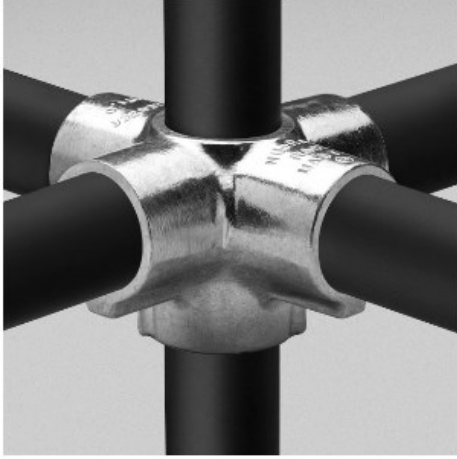

**06770 Dbl. Side Outlet Cross-E Aluminum Magnesium 1" IPS (1.38" ID)**

[Click here for chart](#)