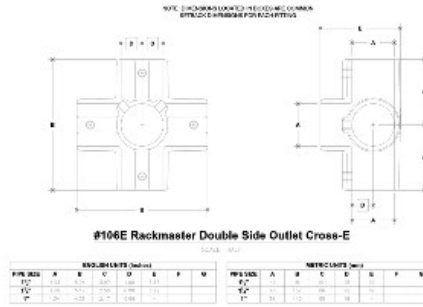

**06770 Dbl. Side Outlet Cross-E Aluminum Magnesium 1" IPS (1.38" ID)**

[Click here for chart](#)