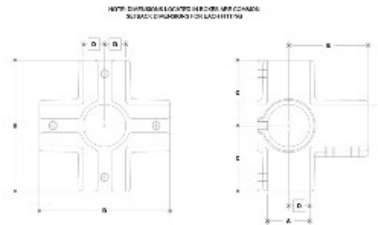

05760 Dbl. Side Outlet Cross Aluminum Magnesium 3/4" IPS (1.09" ID)

[Click here for chart](#)

BUYRAILINGS
EQUIPMENT AND ACCESSORIES

2 1/2" IPS
2 1/2" Sch 40 O.D.
Schedule 40 2.375" I.D., 0.188" Wall
Schedule 40 1.875" I.D., 0.218" Wall

1 1/2" IPS
1 1/2" Sch 40 O.D.
Schedule 40 1.625" I.D., 0.188" Wall
Schedule 40 1.125" I.D., 0.257" Wall

1" IPS
1" Sch 40 O.D.
Schedule 40 1.315" I.D., 0.188" Wall
Schedule 40 0.815" I.D., 0.178" Wall

3/4" IPS
3/4" Sch 40 O.D.
Schedule 40 1.0625" I.D., 0.188" Wall
Schedule 40 0.5625" I.D., 0.158" Wall