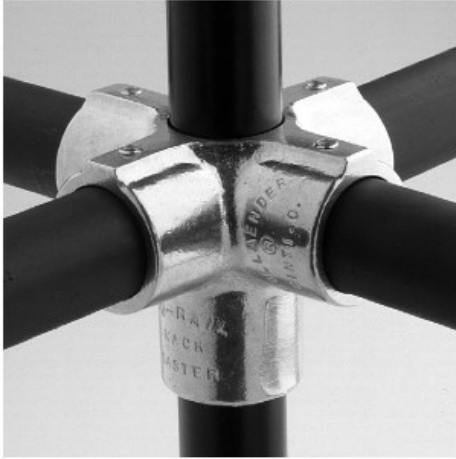

05760 Dbl. Side Outlet Cross Aluminum Magnesium 3/4" IPS (1.09" ID)

[Click here for chart](#)

BUYRAILINGS
EQUIPMENT AND ACCESSORIES

2 1/2" IPS
2 1/2" Sch 40 O.D.
Schedule 40 2.375" I.D., 0.188" Wall
Schedule 40 1.875" I.D., 0.218" Wall

1 1/2" IPS
1 1/2" Sch 40 O.D.
Schedule 40 1.625" I.D., 0.188" Wall
Schedule 40 1.125" I.D., 0.257" Wall

1" IPS
1" Sch 40 O.D.
Schedule 40 1.315" I.D., 0.188" Wall
Schedule 40 0.815" I.D., 0.178" Wall

3/4" IPS
3/4" Sch 40 O.D.
Schedule 40 1.0625" I.D., 0.188" Wall
Schedule 40 0.5625" I.D., 0.158" Wall