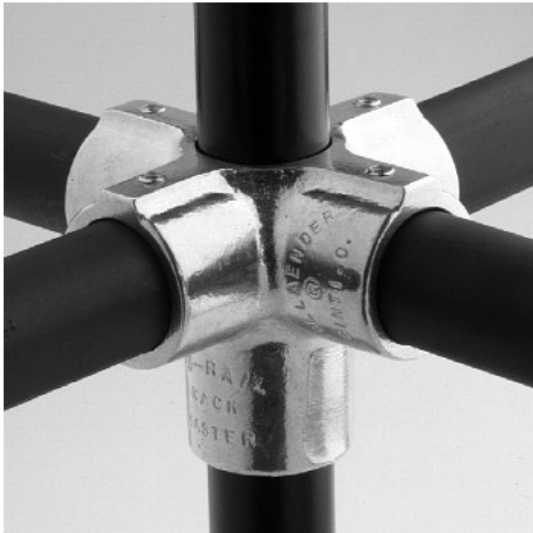

08760 Dbl. Side Outlet Cross Aluminum Magnesium 1-1/2" IPS (1.94" ID)

#106 Rackmaster Double Side Outlet Cross