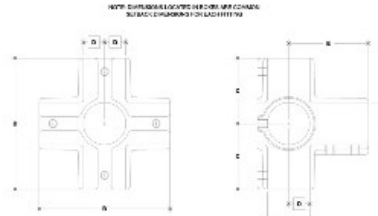

08760 Dbl. Side Outlet Cross Aluminum Magnesium 1-1/2" IPS (1.94" ID)

#106 Rackmaster Double Side Outlet Cross