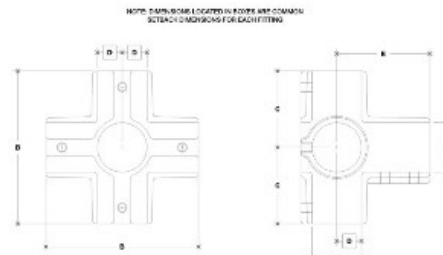

08760 Dbl. Side Outlet Cross Aluminum Magnesium 1-1/2" IPS (1.94" ID)

#106 Rackmaster Double Side Outlet Cross