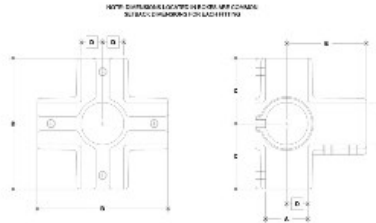

08760 Dbl. Side Outlet Cross Aluminum Magnesium 1-1/2" IPS (1.94" ID)

[Click here for chart](#)

BUYRAILINGS
EQUIPMENT AND ACCESSORIES