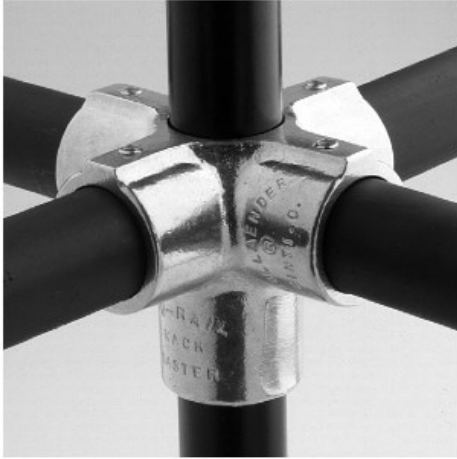

08760 Dbl. Side Outlet Cross Aluminum Magnesium 1-1/2" IPS (1.94" ID)

#106 Rackmaster Double Side Outlet Cross