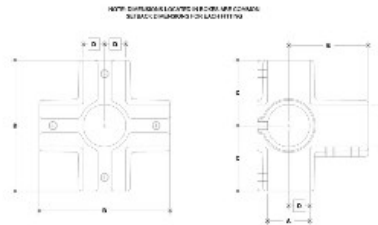

06760 Dbl. Side Outlet Cross Aluminum Magnesium 1" IPS (1.38" ID)

[Click here for chart](#)

BUYRAILINGS
EQUIPMENT AND ACCESSORIES

2 1/2" IPS
2 1/2" Sch. 40 D.D.
Schedule 40 2 1/2" I.D., 0.188" Wall
Schedule 40 1 3/8" I.D., 0.218" Wall

1 1/2" IPS
1 1/2" Sch. 40 D.D.
Schedule 40 1 1/2" I.D., 0.188" Wall
Schedule 40 1 1/8" I.D., 0.207" Wall

1 1/4" IPS
1 1/4" Sch. 40 D.D.
Schedule 40 1 1/4" I.D., 0.188" Wall
Schedule 40 1 1/8" I.D., 0.197" Wall

1" IPS
1" Sch. 40 D.D.
Schedule 40 1" I.D., 0.188" Wall
Schedule 40 3/4" I.D., 0.177" Wall

3/4" IPS
3/4" Sch. 40 D.D.
Schedule 40 3/4" I.D., 0.188" Wall
Schedule 40 5/8" I.D., 0.157" Wall