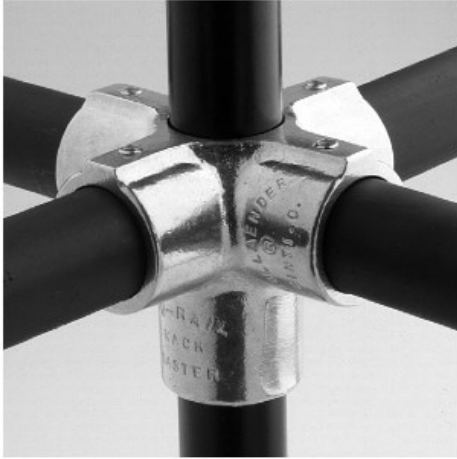

06760 Dbl. Side Outlet Cross Aluminum Magnesium 1" IPS (1.38" ID)

[Click here for chart](#)

BUYRAILINGS
EQUIPMENT AND ACCESSORIES

2 1/2" IPS
2 1/2" Sch. 40 D.D.
Schedule 40 2 1/2" I.D., 0.188" Wall
Schedule 40 1 3/8" I.D., 0.218" Wall

1 1/2" IPS
1 1/2" Sch. 40 D.D.
Schedule 40 1 1/2" I.D., 0.188" Wall
Schedule 40 1 1/8" I.D., 0.207" Wall

1 1/4" IPS
1 1/4" Sch. 40 D.D.
Schedule 40 1 1/4" I.D., 0.188" Wall
Schedule 40 1 1/8" I.D., 0.197" Wall

1" IPS
1" Sch. 40 D.D.
Schedule 40 1" I.D., 0.188" Wall
Schedule 40 3/4" I.D., 0.177" Wall

3/4" IPS
3/4" Sch. 40 D.D.
Schedule 40 3/4" I.D., 0.188" Wall
Schedule 40 5/8" I.D., 0.157" Wall