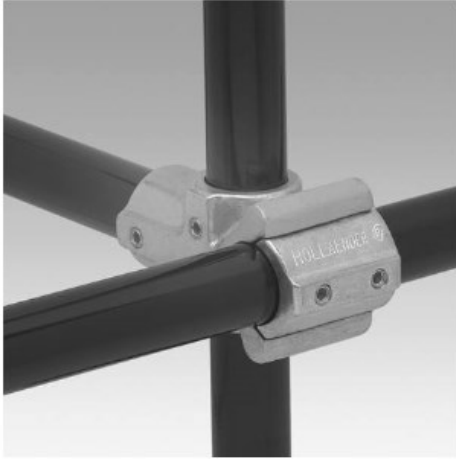

16200 Modular Side Outlet Cross Aluminum Magnesium 1" IPS (1.38" ID)

#1049 Modular Rackmaster Side Outlet Cross

SCALE: 1/4" = 1"

PIPE WITH SURF FINISH							PIPE WITH POLYMER						
FIN. CODE	A	B	D	E	F	G	FIN. CODE	A	B	D	E	F	G
N	27	5.85	2.9	1.13	1.45	2.3	12	27	5.85	2.9	1.13	1.45	2.3