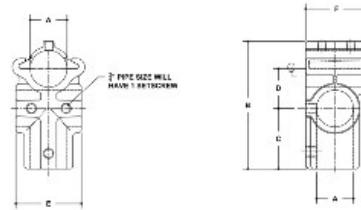

16200 Modular Side Outlet Cross Aluminum Magnesium 1" IPS (1.38" ID)

#104S Modular Rackmaster Side Outlet Cross

SCALE: 1/2"

PIPE SIZE	DIMENSIONS IN IN (mm)						PIPE SIZE	DIMENSIONS IN MM					
	A	B	C	D	E	F		A	B	C	D	E	F
1"	1.38	4.41	2.18	1.43	2.08	2.26	1"	35	112	55	36	53	57
1 1/2"	1.92	5.69	2.78	1.78	2.61	2.82	1 1/2"	49	144	71	45	67	72