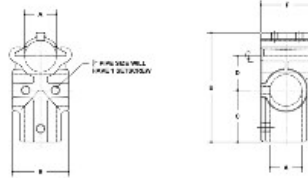

16200 Modular Side Outlet Cross Aluminum Magnesium 1" IPS (1.38" ID)

#1049 Modular Rackmaster Side Outlet Cross

SCALE: 1/4" = 1"

PIPE WITH SURF FINISH							PIPE WITH POLYMER						
FIN. CODE	A	B	D	E	F	G	FIN. CODE	A	B	D	E	F	G
N	27	5.85	2.9	1.13	1.45	2.3	12	27	5.85	2.9	1.13	1.45	2.3