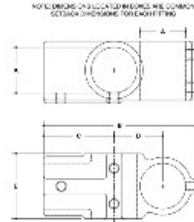

05750 Side Outlet Cross Aluminum Magnesium 3/4" IPS (1.09" ID)

M104 Rackmaster Side Outlet Cross
SCALE: 1/4"=1"

NPS SIZE	M104 RACKMASTER SIDE OUTLET CROSS									
	A	B	C	D	E	F	G	H	I	J
1/2"	1.91	4.44	2.87	3.11	2.75					
3/4"	1.64	3.75	2.45	2.72	2.48					
1"	1.35	3.15	2.13	2.34	2.28					
1 1/2"	1.27	3.48	2.28	2.51	2.11					

[Click here for chart](#)

BUYRAILINGS
EQUIPMENT AND ACCESSORIES

2 1/2" IPS
2 1/2" SCHW D.D.
Schedule 40 2 1/2" I.D. 0.140" Wall
Schedule 80 2 1/2" I.D. 0.218" Wall

1 1/2" IPS
1 1/2" SCHW D.D.
Schedule 40 1 1/2" I.D. 0.140" Wall
Schedule 80 1 1/2" I.D. 0.207" Wall

1 1/2" IPS
1 1/2" SCHW D.D.
Schedule 40 1 1/2" I.D. 0.140" Wall
Schedule 80 1 1/2" I.D. 0.191" Wall

1" IPS
1" SCHW D.D.
Schedule 40 1" I.D. 0.133" Wall
Schedule 80 1" I.D. 0.174" Wall

3/4" IPS
3/4" SCHW D.D.
Schedule 40 3/4" I.D. 0.117" Wall
Schedule 80 3/4" I.D. 0.154" Wall