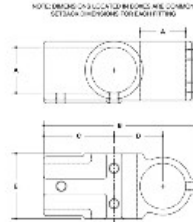

05750 Side Outlet Cross Aluminum Magnesium 3/4" IPS (1.09" ID)

M104 Rackmaster Side Outlet Cross
SCALE: 1/4"=1"

[Click here for chart](#)

BUYRAILINGS
EQUIPMENT AND ACCESSORIES

2 1/2" IPS
2 1/2" Union O.D.
Schedule 40 2 1/2" I.D., 0.184" Wall
Schedule 80 2 1/2" I.D., 0.218" Wall

1 1/2" IPS
1 1/2" Union O.D.
Schedule 40 1 1/2" I.D., 0.140" Wall
Schedule 80 1 1/2" I.D., 0.167" Wall

1 1/2" IPS
1 1/2" Union O.D.
Schedule 40 1 1/2" I.D., 0.140" Wall
Schedule 80 1 1/2" I.D., 0.167" Wall

1" IPS
1" Union O.D.
Schedule 40 1" I.D., 0.133" Wall
Schedule 80 1" I.D., 0.154" Wall

3/4" IPS
3/4" Union O.D.
Schedule 40 3/4" I.D., 0.117" Wall
Schedule 80 3/4" I.D., 0.138" Wall