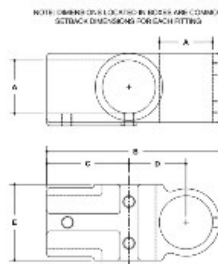

07750 Side Outlet Cross Aluminum Magnesium 1-1/4" IPS (1.72" ID)

#104 Rackmaster Side Outlet Cross

SCALE: 1/4"=1"

PIPE SIZE	ENGLISH UNITS (Inches)						METRIC UNITS (mm)							
	A	B	C	D	E	F	G	A	B	C	D	E	F	G
1/2"	1.63	4.14	2.67	3.34	3.76			42	105	68	85	95		
3/4"	1.68	4.32	2.89	3.41	3.83			43	110	73	87	97		
1"	1.74	4.50	3.12	3.64	4.06			44	115	79	93	103		
1 1/4"	1.79	4.68	3.35	3.87	4.29			45	120	85	99	109		

[Click here for chart](#)

BUYRAILINGS
Architectural and Industrial Railings

2" IPS
Schedule 40 2.00" O.D., 0.154" Wall
Schedule 80 2.00" O.D., 0.218" Wall

1 1/2" IPS
Schedule 40 1.915" O.D., 0.147" Wall
Schedule 80 1.915" O.D., 0.202" Wall

1 1/4" IPS
Schedule 40 1.840" O.D., 0.140" Wall
Schedule 80 1.840" O.D., 0.195" Wall

1" IPS
Schedule 40 1.715" O.D., 0.133" Wall
Schedule 80 1.715" O.D., 0.188" Wall

3/4" IPS
Schedule 40 1.640" O.D., 0.126" Wall
Schedule 80 1.640" O.D., 0.181" Wall