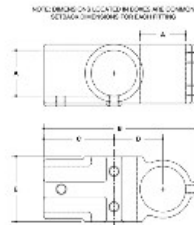

07750 Side Outlet Cross Aluminum Magnesium 1-1/4" IPS (1.72" ID)

M104 Rackmaster Side Outlet Cross
SCALE: 1/4"=1"

NPS S.W.P.	UNION FITS DIMS							M104 FITS DIMS									
	A	B	C	D	E	F	G	H	I	J	K	L	M	N	O	P	Q
1 1/4"	1.91	4.44	2.87	3.11	2.75			5.0	48	54	15	19					
1 1/2"	1.64	3.75	2.45	2.72	2.48			5.0	44	47	15	19					
2"	1.35	3.15	2.13	2.34	2.08			5.0	36	39	15	19					
3"	1.27	3.48	2.28	2.51	2.11			5.0	27	31	15	19					

[Click here for chart](#)

BUYRAILINGS
EQUIPMENT AND ACCESSORIES

2 1/2" IPS
2 1/2" Sch 40 D.D.
Schedule 40 2 1/2" I.D., 0.148" Wall
Schedule 40 1 3/4" I.D., 0.148" Wall

1 1/2" IPS
1 1/2" Sch 40 D.D.
Schedule 40 1 1/2" I.D., 0.148" Wall
Schedule 40 1 1/4" I.D., 0.148" Wall

1 1/2" IPS
1 1/2" Sch 40 D.D.
Schedule 40 1 1/2" I.D., 0.148" Wall
Schedule 40 1 1/4" I.D., 0.148" Wall

1 1/2" IPS
1 1/2" Sch 40 D.D.
Schedule 40 1 1/2" I.D., 0.148" Wall
Schedule 40 1 1/4" I.D., 0.148" Wall