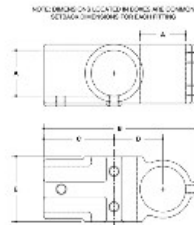

**07750 Side Outlet Cross Aluminum Magnesium 1-1/4" IPS (1.72" ID)**

**M104 Rackmaster Side Outlet Cross**  
SCALE: 1/4"=1"

NPS SDR	M104 SIDE OUTLET CROSS										M104 SIDE OUTLET CROSS						
	A	B	C	D	E	F	G	H	I	J	K	L	M	N	O	P	Q
1 1/4"	1.91	4.44	2.87	3.11	2.75						48	54	15	19			
1 1/2"	1.64	3.75	2.45	2.72	2.48						44	47	14	18			
2"	1.35	3.15	2.13	2.34	2.28						36	39	12	15			
3"	1.27	3.48	2.28	2.51	2.44						27	27	9	12			

[Click here for chart](#)

**BUYRAILINGS**  
EQUIPMENT AND ACCESSORIES

2 1/2" IPS  
2 1/2" Sch 40 D.D.  
Schedule 40 2 1/2" I.D., 0.184" Wall  
Schedule 40 1 3/4" I.D., 0.218" Wall

1 1/2" IPS  
1 1/2" Sch 40 D.D.  
Schedule 40 1 1/2" I.D., 0.140" Wall  
Schedule 40 1 1/4" I.D., 0.207" Wall

1 1/2" IPS  
1 1/2" Sch 40 D.D.  
Schedule 40 1 1/2" I.D., 0.140" Wall  
Schedule 40 1 1/4" I.D., 0.181" Wall

1" IPS  
1" Sch 40 D.D.  
Schedule 40 1" I.D., 0.133" Wall  
Schedule 40 3/4" I.D., 0.174" Wall

3/4" IPS  
3/4" Sch 40 D.D.  
Schedule 40 3/4" I.D., 0.117" Wall  
Schedule 40 5/8" I.D., 0.154" Wall