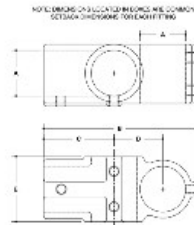

08750 Side Outlet Cross Aluminum Magnesium 1-1/2" IPS (1.94" ID)

NPS SIZES	M104 RACKMASTER SIDE OUTLET CROSS									
	A	B	C	D	E	F	G	H	I	J
1 1/2"	1.94	4.44	2.87	3.11	2.75					
1 1/2"	1.94	7.75	7.00	7.17	2.48					
4"	1.15	4.15	2.13	1.14	2.28					
5 1/2"	1.27	5.81	2.28	1.17	1.17					

[Click here for chart](#)

BUYRAILINGS
EQUIPMENT AND ACCESSORIES

2 1/2" IPS
2 1/2" Sch 40 D.D.
Schedule 40 2 1/2" I.D., 0.148" Wall
Schedule 40 1 1/2" I.D., 0.118" Wall

1 1/2" IPS
1 1/2" Sch 40 D.D.
Schedule 40 1 1/2" I.D., 0.140" Wall
Schedule 40 1 1/2" I.D., 0.252" Wall

1 1/2" IPS
1 1/2" Sch 40 D.D.
Schedule 40 1 1/2" I.D., 0.140" Wall
Schedule 40 1 1/2" I.D., 0.181" Wall

1" IPS
1" Sch 40 D.D.
Schedule 40 1" I.D., 0.133" Wall
Schedule 40 1" I.D., 0.174" Wall

3/4" IPS
3/4" Sch 40 D.D.
Schedule 40 3/4" I.D., 0.117" Wall
Schedule 40 3/4" I.D., 0.154" Wall