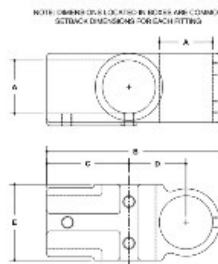

08750 Side Outlet Cross Aluminum Magnesium 1-1/2" IPS (1.94" ID)

#104 Rackmaster Side Outlet Cross

SCALE: 1/4"=1"

PIPE SIZE	ENGLISH UNITS (Inches)						METRIC UNITS (mm)							
	A	B	C	D	E	F	G	A	B	C	D	E	F	G
1/2"	1.63	4.14	2.67	3.34	3.76			42	105	68	85	95		
3/4"	1.68	4.32	2.83	3.41	3.83			43	110	72	87	97		
1"	1.73	4.50	2.99	3.57	3.99			44	115	76	91	101		
1 1/2"	1.77	4.61	3.16	3.74	4.16			45	117	80	95	105		

[Click here for chart](#)

BUY RAILINGS
Architectural and Industrial Railings

2" IPS
2.315" Outside O.D.
Schedule 40 2.267" I.D. 0.154" Wall
Schedule 80 1.939" I.D. 0.218" Wall

1.5" IPS
1.625" Outside O.D.
Schedule 40 1.577" I.D. 0.148" Wall
Schedule 80 1.389" I.D. 0.236" Wall

1.25" IPS
1.375" Outside O.D.
Schedule 40 1.327" I.D. 0.148" Wall
Schedule 80 1.139" I.D. 0.218" Wall

1" IPS
1.315" Outside O.D.
Schedule 40 1.267" I.D. 0.148" Wall
Schedule 80 1.079" I.D. 0.218" Wall

3/4" IPS
0.875" Outside O.D.
Schedule 40 0.817" I.D. 0.110" Wall
Schedule 80 0.747" I.D. 0.154" Wall