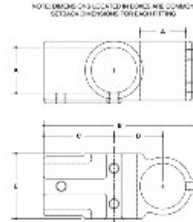

06750 Side Outlet Cross Aluminum Magnesium 1" IPS (1.38" ID)

M104 Rackmaster Side Outlet Cross
SCALE: 1/4"=1"

NPS S.O.D.	1.38" IPS SIZES										M104 SIZES							
	A	B	C	D	E	F	G	H	I	J	K	L	M	N	O	P	Q	
1 1/2"	1.91	4.44	2.87	3.11	2.75						5 1/2"	48	54	15	19			
1 1/4"	1.64	3.75	2.45	2.72	2.48						5 1/4"	44	47	14	18			
1"	1.38	3.11	2.13	2.34	2.28						5"	36	39	11	15			
3/4"	1.07	2.46	1.78	1.97	1.91						4 1/2"	27	27	8	10			

[Click here for chart](#)

BUYRAILINGS
EQUIPMENT AND ACCESSORIES

2 1/2" IPS
2 1/2" S.O.D.
Schedule 40 2 1/2" I.D. 0.148" Wall
Schedule 80 2 1/2" I.D. 0.218" Wall

2" IPS
2" S.O.D.
Schedule 40 2" I.D. 0.148" Wall
Schedule 80 2" I.D. 0.218" Wall

1 1/2" IPS
1 1/2" S.O.D.
Schedule 40 1 1/2" I.D. 0.148" Wall
Schedule 80 1 1/2" I.D. 0.218" Wall

1 1/4" IPS
1 1/4" S.O.D.
Schedule 40 1 1/4" I.D. 0.148" Wall
Schedule 80 1 1/4" I.D. 0.218" Wall

1" IPS
1" S.O.D.
Schedule 40 1" I.D. 0.148" Wall
Schedule 80 1" I.D. 0.218" Wall

3/4" IPS
3/4" S.O.D.
Schedule 40 3/4" I.D. 0.148" Wall
Schedule 80 3/4" I.D. 0.218" Wall