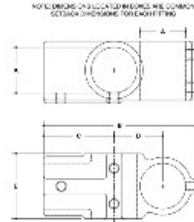

06750 Side Outlet Cross Aluminum Magnesium 1" IPS (1.38" ID)

M104 Rackmaster Side Outlet Cross
SCALE: 1/4"=1"

[Click here for chart](#)

BUYRAILINGS
EQUIPMENT AND ACCESSORIES

2 1/2" IPS
2 1/2" SCH 40 D.D.
Schedule 40 2 1/2" I.D., 0.184" Wall
Schedule 40 1 3/4" I.D., 0.218" Wall

1 1/2" IPS
1 1/2" SCH 40 D.D.
Schedule 40 1 1/2" I.D., 0.140" Wall
Schedule 40 1 1/4" I.D., 0.207" Wall

1 1/4" IPS
1 1/4" SCH 40 D.D.
Schedule 40 1 1/4" I.D., 0.147" Wall
Schedule 40 1 1/8" I.D., 0.181" Wall

1" IPS
1" SCH 40 D.D.
Schedule 40 1" I.D., 0.133" Wall
Schedule 40 3/4" I.D., 0.174" Wall

3/4" IPS
3/4" SCH 40 D.D.
Schedule 40 3/4" I.D., 0.137" Wall
Schedule 40 5/8" I.D., 0.154" Wall