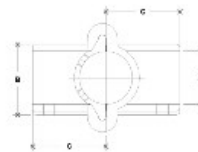

BuyRailings 71 Commerce Drive Brookfield, CT 06804 T 877-810-4116 F +1-203-930-3620 www.buyrailings.com

18020 Modular Cross Assembly Aluminum Magnesium 1-1/2" IPS (1.94" ID)

#7S Modular Cross Assembly