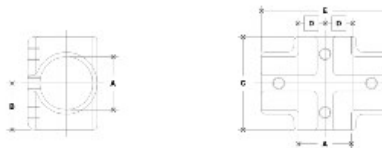

09090 Cross Aluminum Magnesium 2" IPS (2.41" ID)

#7 Cross

SCALE: 1/2" = 1"

PPN SIZE	ENGLISH UNITS (inches)							PPN SIZE	METRIC UNITS (mm)						
	A	M	C	D	R	F	H		A	M	C	D	R	F	H
2"	1.75	1.87	2.25	2.2	3.00			50.8	47.6	47.6	57.1	55.9	76.2		
1 1/2"	1.25	1.37	1.50	1.5	2.00			31.8	34.6	38.1	38.1	38.1	50.8		
1"	0.87	0.94	1.12	1.1	1.50			21.9	23.9	28.4	27.9	38.1			
3/4"	0.62	0.66	0.75	0.75	1.00			15.9	16.8	19.0	19.0	25.4			

[Click here for chart](#)