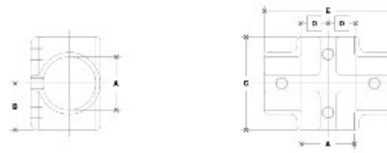

BuyRailings 71 Commerce Drive Brookfield, CT 06804 T 877-810-4116 F +1-203-930-3620 www.buyrailings.com

05090 Cross Aluminum Magnesium 3/4" IPS (1.09" ID)