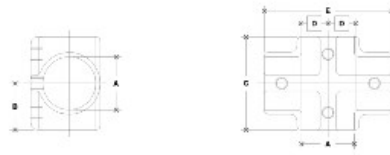

BuyRailings 71 Commerce Drive Brookfield, CT 06804 T 877-810-4116 F +1-203-930-3620 www.buyrailings.com

06090 Cross Aluminum Magnesium 1" IPS (1.38" ID)

#7 Cross

SCALE: 1/4" = 1"

ENGLISH UNITS (INCH)								METRIC UNITS (MM)							
PPR SIZE	A	M	C	D	H	F	B	PPR SIZE	A	M	C	D	H	F	B
2"	2.46	1.84	2.08	1.25	2.50			51	48	49	32	32	64		
1 1/2"	1.75	1.02	1.18	.86	1.88			45	27	30	23	23	48		
1 1/4"	1.61	1.06	1.28	1.00	1.63			41	28	33	25	25	42		
1"	1.31	1.16	1.28	1.07	1.28			33	18	30	24	24	31		
3/4"	1.21	1.20	1.02	1.00	1.00			31	25	27	25	25	25		

[Click here for chart](#)