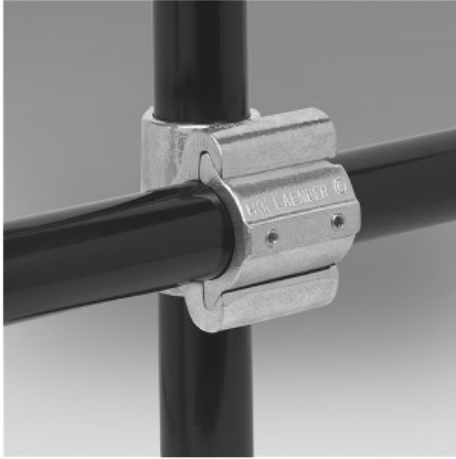

17040 Modular Offset Cross Assembly Aluminum Magnesium 1-1/4" IPS (1.72" ID)

[Click here for chart](#)