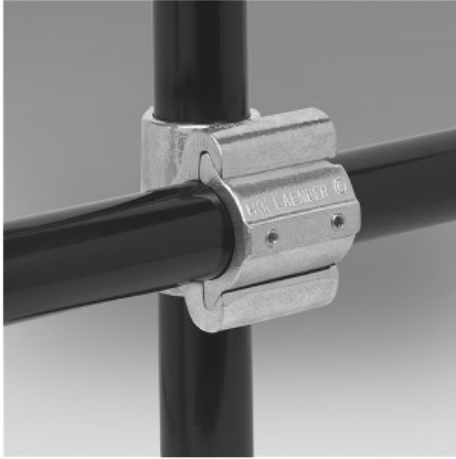

**17040 Modular Offset Cross Assembly Aluminum Magnesium 1-1/4" IPS (1.72" ID)**

[Click here for chart](#)