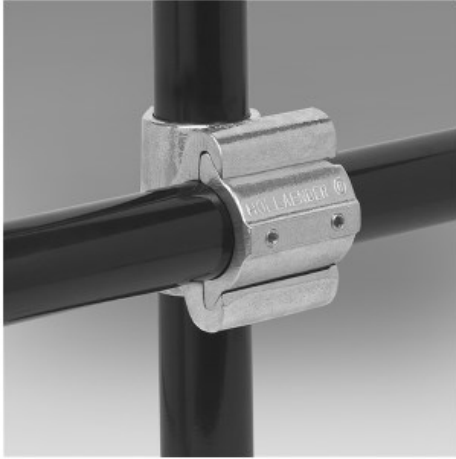

18040 Modular Offset Cross Assembly Aluminum Magnesium 1-1/2" IPS (1.94" ID)

[Click here for chart](#)