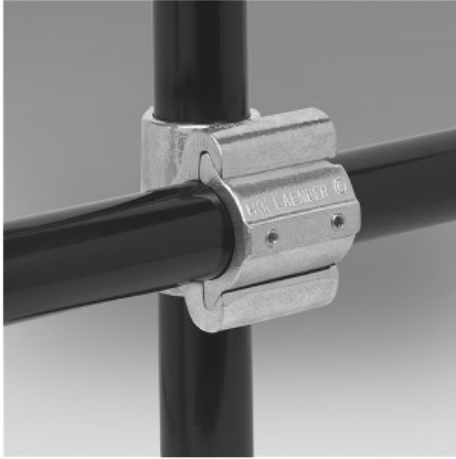

**18040 Modular Offset Cross Assembly Aluminum Magnesium 1-1/2" IPS (1.94" ID)**

[Click here for chart](#)