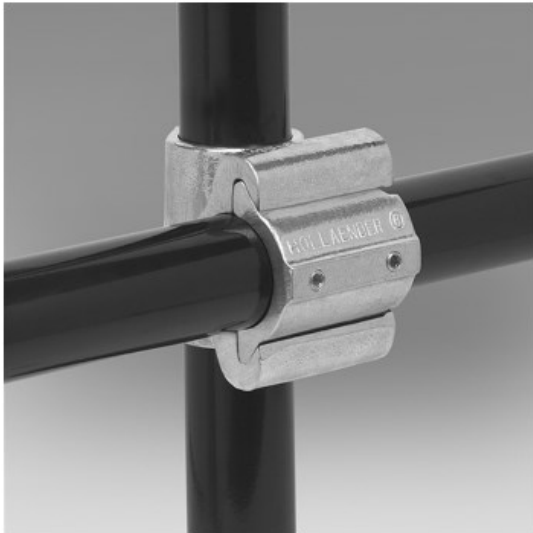

18040 Modular Offset Cross Assembly Aluminum Magnesium 1-1/2" IPS (1.94" ID)

[Click here for chart](#)