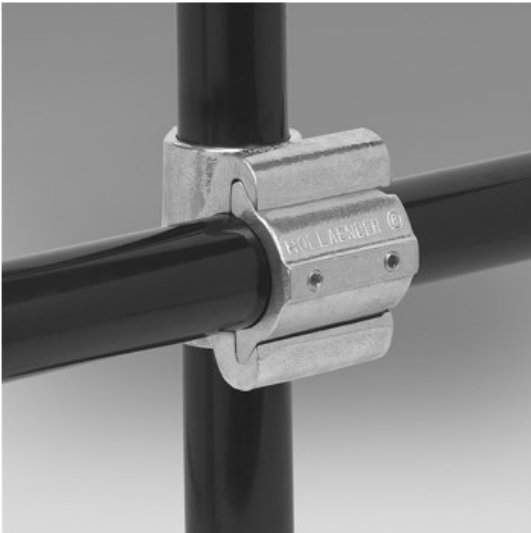

16040 Modular Offset Cross Assembly Aluminum Magnesium 1" IPS (1.38" ID)

[Click here for chart](#)