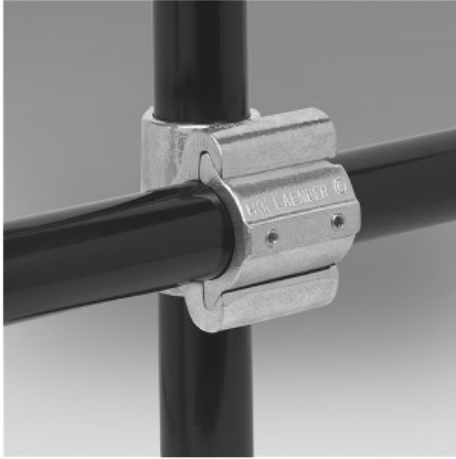

16040 Modular Offset Cross Assembly Aluminum Magnesium 1" IPS (1.38" ID)

[Click here for chart](#)