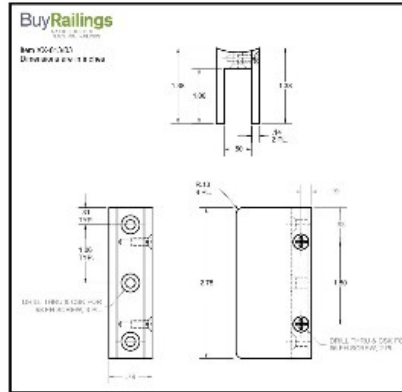

00-813/03 Polished Brass Glass Clip 3/8" Glass Radius Back 2" OD

Our solid brass handrail glass clips are used to create booth dividers and guard rails.

Glass Grip is perfect for all guard rail and booth divider applications.