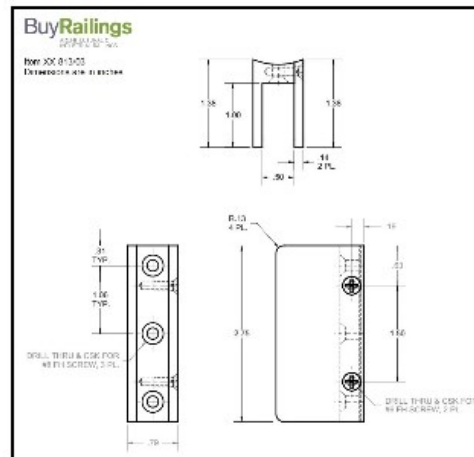

00-813/03 Polished Brass Glass Clip 3/8" Glass Radius Back 2" OD

Our solid brass handrail glass clips are used to create booth dividers and guard rails.

Glass Grip is perfect for all guard rail and booth divider applications.