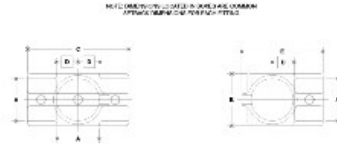

07180 Side Outlet Cross-E Aluminum Magnesium 1-1/4" IPS (1.72" ID)

#13E Side Outlet Cross-E
1/4" x 1/4"

[Click here for chart](#)

BUYRAILINGS
ARCHITECTURAL AND INDUSTRIAL RAILINGS

2.375" SCHW. O.D.
Schedule 40 2.375" I.D. 0.184" WALL
Schedule 80 1.937" I.D. 0.218" WALL

1.875" IPS
1.875" SCHW. O.D.
Schedule 40 1.625" I.D. 0.140" WALL
Schedule 80 1.337" I.D. 0.257" WALL

1.375" IPS
1.375" SCHW. O.D.
Schedule 40 1.262" I.D. 0.147" WALL
Schedule 80 1.071" I.D. 0.181" WALL

1" IPS
1" SCHW. O.D.
Schedule 40 0.864" I.D. 0.133" WALL
Schedule 80 0.673" I.D. 0.174" WALL

0.875" IPS
0.875" SCHW. O.D.
Schedule 40 0.787" I.D. 0.137" WALL
Schedule 80 0.646" I.D. 0.154" WALL