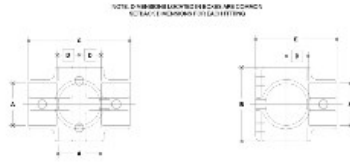

05170 Side Outlet Cross Aluminum Magnesium 3/4" IPS (1.09" ID)

#13 Side Outlet Cross

[Click here for chart](#)

BUYRAILINGS
EQUIPMENT AND ACCESSORIES

2" IPS
2.375" Outer O.D.
Schedule 40 2.381" I.D., 0.184" Wall
Schedule 80 1.937" I.D., 0.218" Wall

1.5" IPS
1.937" Outer O.D.
Schedule 40 1.943" I.D., 0.184" Wall
Schedule 80 1.593" I.D., 0.257" Wall

1.25" IPS
1.687" Outer O.D.
Schedule 40 1.693" I.D., 0.184" Wall
Schedule 80 1.243" I.D., 0.181" Wall

1" IPS
1.312" Outer O.D.
Schedule 40 1.318" I.D., 0.154" Wall
Schedule 80 0.967" I.D., 0.174" Wall

3/4" IPS
1.062" Outer O.D.
Schedule 40 1.068" I.D., 0.154" Wall
Schedule 80 0.717" I.D., 0.154" Wall

1/2" IPS
0.812" Outer O.D.
Schedule 40 0.818" I.D., 0.154" Wall
Schedule 80 0.467" I.D., 0.154" Wall