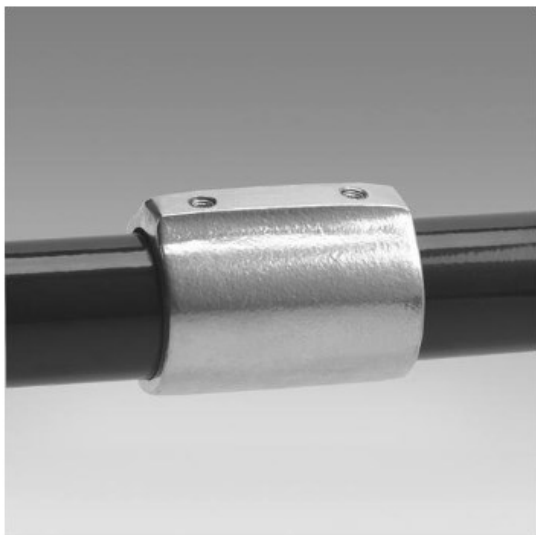

09630 External Coupling Aluminum Magnesium 2" IPS (2.41" ID)

SCALE: 1/4"=1"

PIPE SIZE	WELDED BUTTWELD							PIPE SIZE	WELDED LINE 5 PIPE						
	A	B	C	D	E	F	G		A	B	C	D	E	F	G
2"	2.45	3.08	2.41	3.15				2"	2"	3.02	2.2	3.2			
1 1/2"	1.82	2.22	2.44	2.5				1 1/2"	1 1/2"	2.08	1.5	2.5			
1 1/4"	1.55	2.03	2.31	2.44				1 1/4"	1 1/4"	1.75	1.2	2.2			

[Click here for chart](#)