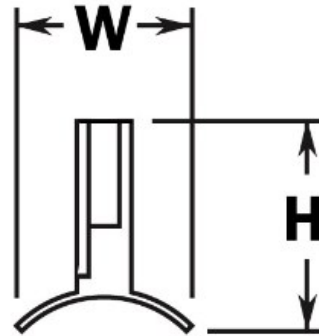

**10-812/2SR** Polished Chrome Glass Clip 1/4" Glass Right Stopper 2" OD

Our solid brass handrail glass clips are used to create booth dividers and guard rails. Glass Grip is perfect for all guard rail and booth divider applications.

Note: When using tempered glass, holes must be drilled prior to tempering.