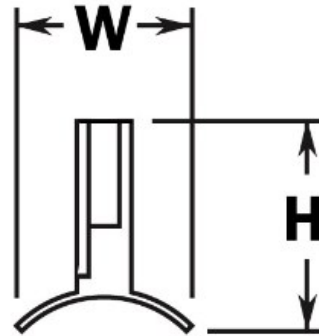

**10-812/1HSR** Polished Chrome Glass Clip 1/4" Glass Right Stopper 1-1/2" OD

Our solid brass handrail glass clips are used to create booth dividers and guard rails. Glass Grip is perfect for all guard rail and booth divider applications.

Note: When using tempered glass, holes must be drilled prior to tempering.