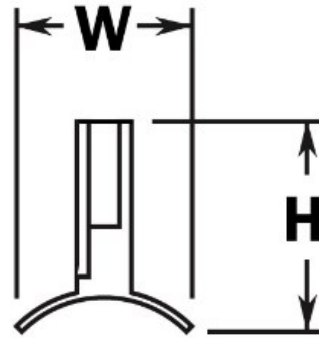

10-812/1HSR Polished Chrome Glass Clip 1/4" Glass Right Stopper 1-1/2" OD

Our solid brass handrail glass clips are used to create booth dividers and guard rails. Glass Grip is perfect for all guard rail and booth divider applications.

Note: When using tempered glass, holes must be drilled prior to tempering.