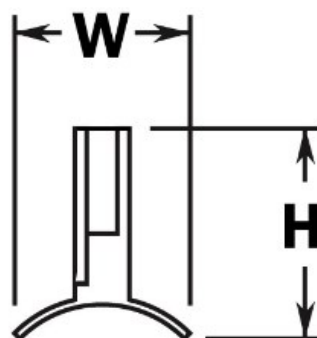

10-812/1HSR Polished Chrome Glass Clip 1/4" Glass Right Stopper 1-1/2" OD

Our solid brass handrail glass clips are used to create booth dividers and guard rails. Glass Grip is perfect for all guard rail and booth divider applications.

Note: When using tempered glass, holes must be drilled prior to tempering.