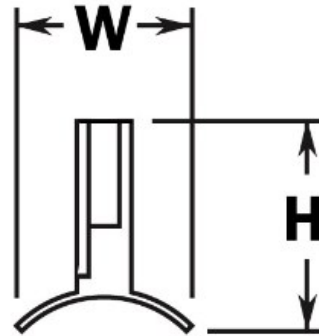

10-812/1HSL Polished Chrome Glass Clip 1/4" Glass Left Stopper 1-1/2" OD

Our solid brass handrail glass clips are used to create booth dividers and guard rails. Glass Grip is perfect for all guard rail and booth divider applications.

Note: When using tempered glass, holes must be drilled prior to tempering.