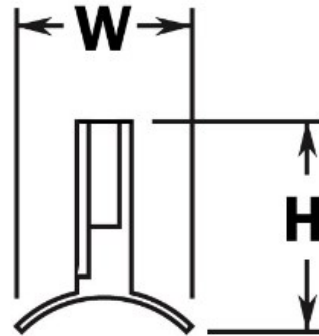

10-812/1HSL Polished Chrome Glass Clip 1/4" Glass Left Stopper 1-1/2" OD

Our solid brass handrail glass clips are used to create booth dividers and guard rails. Glass Grip is perfect for all guard rail and booth divider applications.

Note: When using tempered glass, holes must be drilled prior to tempering.