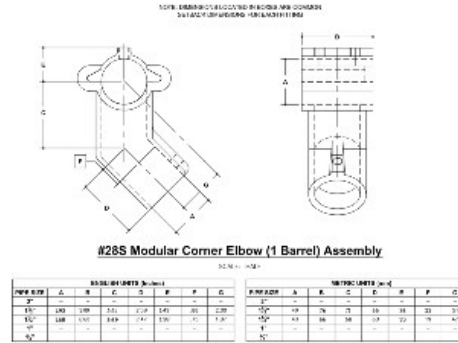

17150 Modular Corner Ell (1 Barrel Assembly) Aluminum Magnesium 1-1/4" IPS (1.72" ID)

[Click here for chart](#)