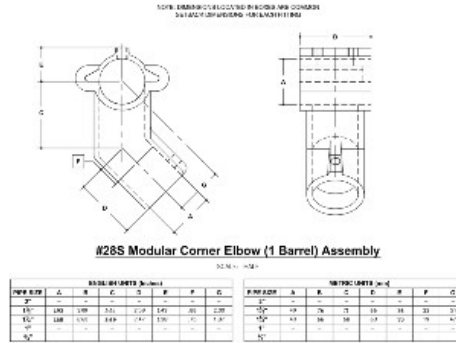

**17150 Modular Corner Ell (1 Barrel Assembly) Aluminum Magnesium 1-1/4" IPS (1.72" ID)**

[Click here for chart](#)